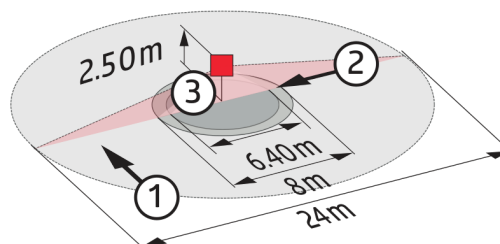

Description	Colour	Part number	EAN number
lens PD4N, Cover ring	traffic white mat, similar to RAL9016	93732	4007529937325
Corridor lens PD4N type A, Cover ring	traffic white mat, similar to RAL9016	93742	4007529937424
Corridor lens PD4N type A, Cover ring	anthracite mat, similar to RAL7016	93741	4007529937417
Corridor lens PD4N type A, Cover ring	black mat, similar to RAL9005	93743	4007529937431
Corridor lens PD4N type A	white, similar to RAL9010	93073	4007529930739
Wire basket BSK (Ø 200 x 90 mm)	white	92199	4007529921997

Dimensions 93377

Range diagram

- 1: Walking across
- 2: Walking towards
- 3: Seated activity