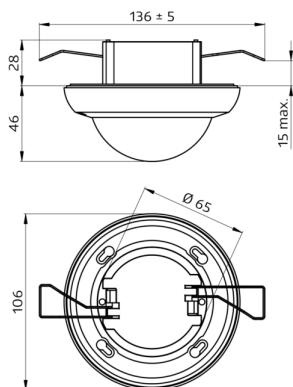

Technical Data

Voltage:	via DALI Bus, max. 22.5 V DC
Dimensions:	Ø 106 x 68 mm
Settings:	PBM-DALI-LINK-4W-BLE + Smartphone with DALI-LINK App (iOS / Android)

typ. power input:	7 mA
Detection area:	horizontal 360° (Ceiling mounting)
Range:	max. Ø 24 m across max. Ø 8 m towards max. Ø 6.4 m seated
Monitored area (tangential movement):	450 m ² / 2.5 m mounting height
Mounting height min./max./recommended:	2 m / 10 m / 2.5 m
Degree / class of protection:	IP20 / Class II
Impact strength:	IK04
Ambient temperature:	-25 °C to +55 °C
Housing:	polycarbonate, UV-resistant
Follow-up time:	1 sec - 120 min
Orientation light:	5 - 100 % / 1 min - 120 min / ∞
Brightness set value:	10 - 2500 Lux

Description

Description	Colour	Part number	EAN number
PD4N-DALI-LINK	white mat, similar to RAL9010	93377	4007529933778

Accessory

Description	Colour	Part number	EAN number
IR-PD-DALI-Mini	-	92112	4007529921126
SM socle mounting set IP54 PD2N- / PD4N-FM	white	93307	4007529933075
SM socle mounting set IP54 PD2N- / PD4N-FM	black mat, similar to RAL9005	93753	4007529937530
SM socle mounting set IP54 PD2N- / PD4N-FM	traffic white mat, similar to RAL9016	93752	4007529937523
SM socle mounting set IP54 PD2N- / PD4N-FM	anthracite mat, similar to RAL7016	93751	4007529937516
lens PD4N, Cover ring	anthracite mat, similar to RAL7016	93731	4007529937318
lens PD4N, Cover ring	black mat, similar to RAL9005	93733	4007529937332

Dimensions 93377

Range diagram

- 1: Walking across
- 2: Walking towards
- 3: Seated activity

Wiring diagrams

© 2023 B.E.G. Brück Electronic GmbH