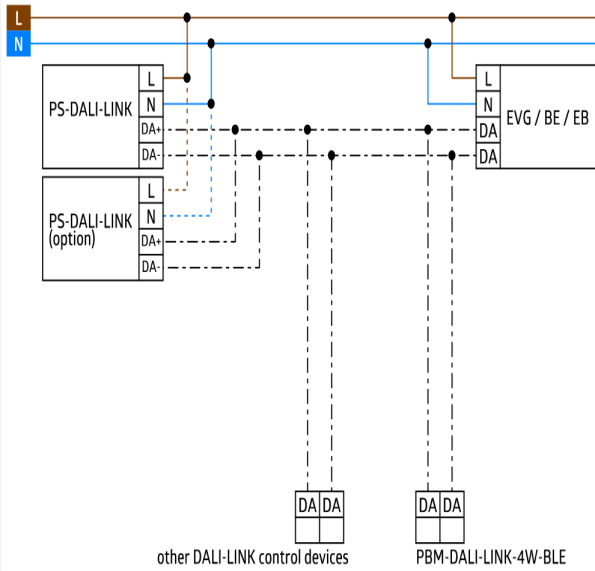

Wiring diagrams

© 2023 B.E.G. Brück Electronic GmbH